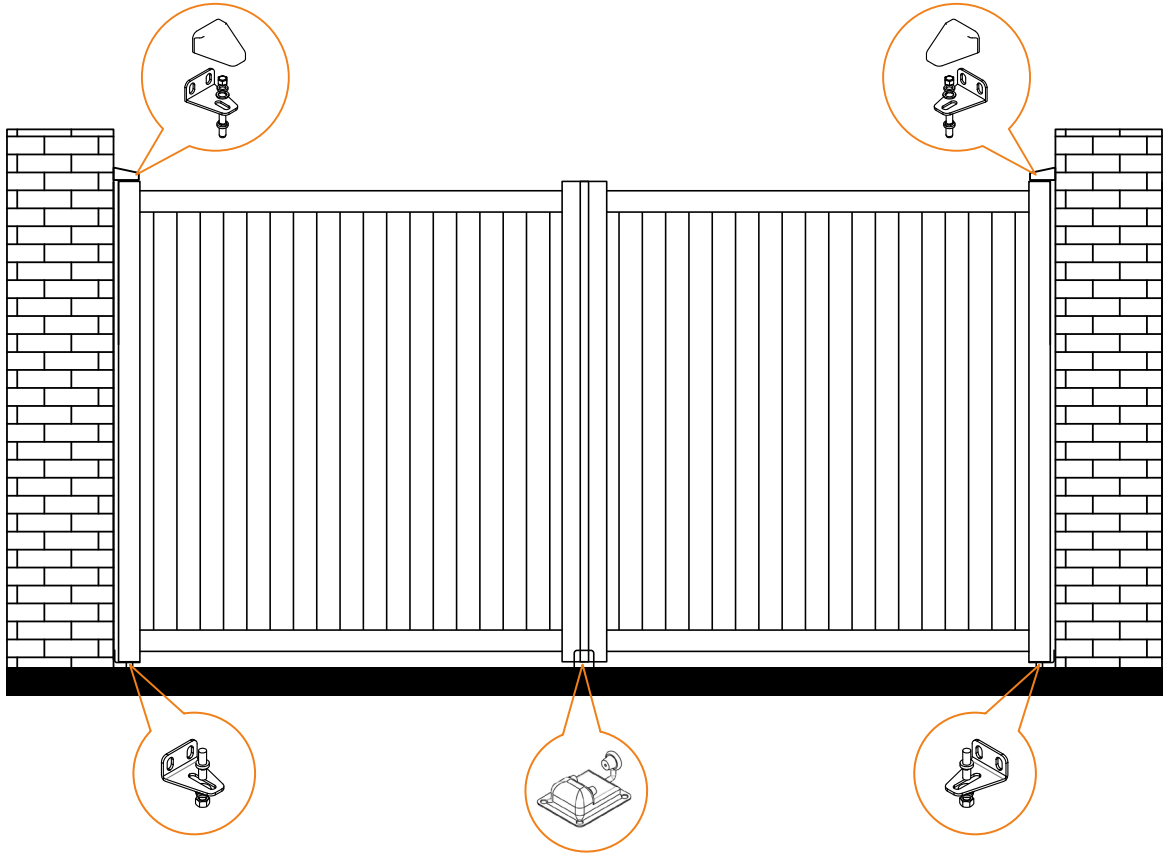

ADJUSTABLE GAP INSTALLATION

RMG001DG

RMG002DG

RMG003DG

<p>2x Wall Mounted Hinges (Top)</p>	<p>2x Wall Mounted Hinges (Turned over for use as bottom hinges)</p>	<p>Gate Stop</p>